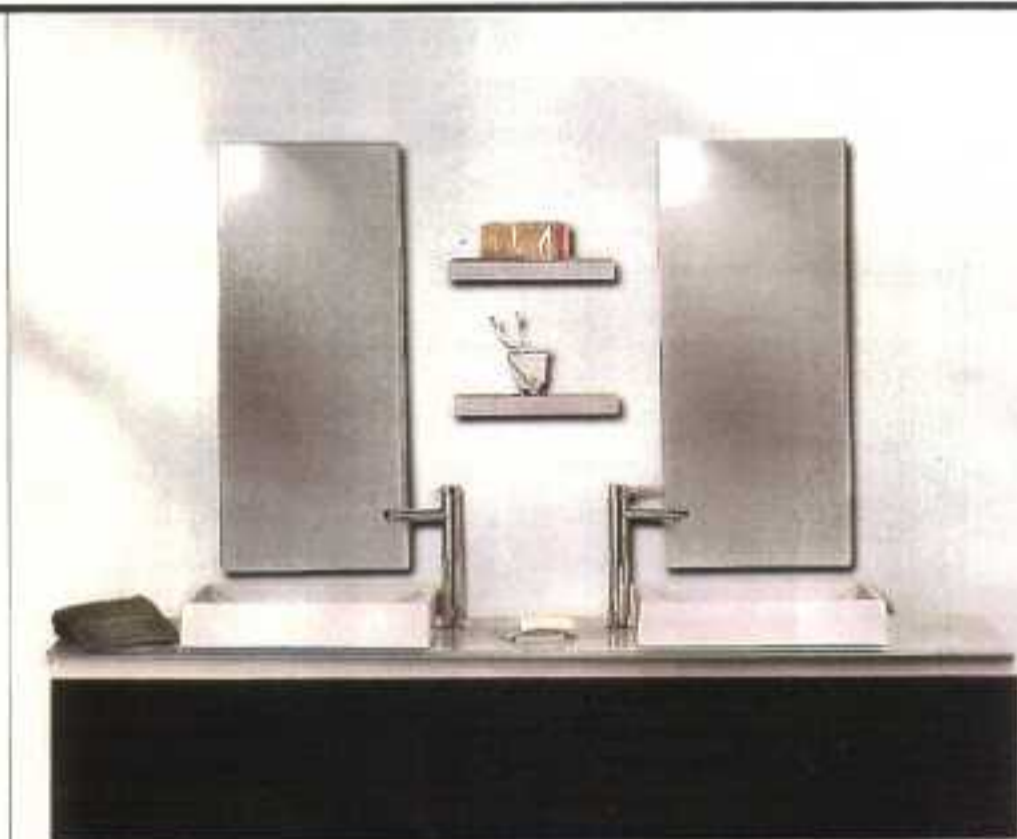

## Finishing Touches

**Cocopa.** Handcrafted of vintage pine and hand-forged steel, vanities feature fanciful details such as shell inlays, says the firm. The vanities come with a choice of pine or soapstone tops in a number of widths, heights, and colors. Kitchen islands, buffets, hutches, cupboards, tables, wine cabinets, and more also are available. 303-670-0684. [www.cocopa.com](http://www.cocopa.com). Circle 260.

**Campagna Fine Furniture.** Constructed of solid birch with a water-resistant solid walnut top, the St. Germaine vanity features a radius front and serpentine sides, decorative inlays, and six full-extension drawers. The Old World-style base is finished with water spotting, distressing, and hand-rubbed waxing. It measures 62 inches wide and 36 inches high. 440-563-2577. [www.campagnafurniture.com](http://www.campagnafurniture.com). Circle 261.

# Prime Primping

Posh vanities make grooming a pleasure for your clients.

By Stephanie Herzfeld

**Firma Bath Furniture.** Constructed of open-pore oak, the contemporary line of Via vanities features Italian-designed hardware, full-extension auto-closing aluminum drawers, and 12-millimeter white crystal tops. The vanities are available in several configurations and come in lacquer finishes: ivory, white, black, and black powder. Classic styles also are available. 905-851-5552. [www.firmabathfurniture.com](http://www.firmabathfurniture.com). Circle 262.

**Vanity Flair.** Available in more than 40 finishes with an assortment of toile fabric colors to choose from, the Mini Tavern bow-front vanity adds an air of french sophistication to the bathroom. The unit pictured has sand toile fabric panels, hand-painted gold accents, and an antique black finish. The Mini Tavern measures 27 inches wide and 34 inches high. A matching mirror is optional. 888-479-4108. [www.vanityflair.net](http://www.vanityflair.net). Circle 263.